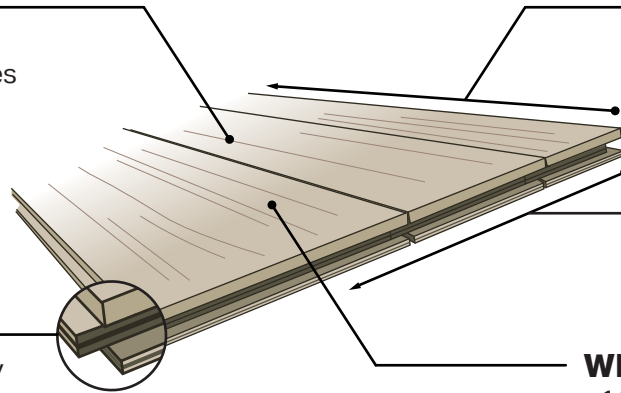

### GO LONG!

- Variable Lengths up to 6'
- Exceeds Industry Standard

### MULTI-PLY CORE

- Engineered For Maximum Stability
- Versatile Installation Capabilities
- Renewably Sourced Core Material
- Cross Directional Hardwood Substrate