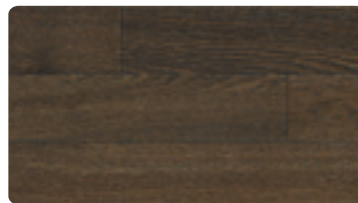

5" WIDE PLANK

WELL BUILT

- 1/2" Thick Profile
- 2mm Sliced Hardwood Veneer
- Highest Caliber Precision Milling

Dormer

BIRCH

Hearth

WHITE OAK

Mantel