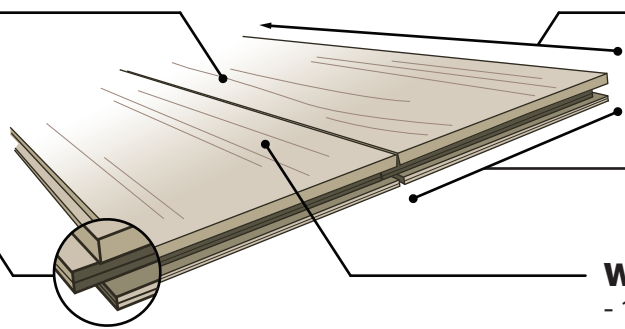

MULTI-PLY CORE

- Versatile Installation Capabilities
- Engineered for Maximum Stability
- Renewably Sourced Core Material
- Cross Directional Hardwood Substrate

GO LONG!

- Variable Lengths up to 6'
- Exceeds Industry Standard

5" WIDE PLANK

WELL BUILT

- 1/2" Thick Profile
- 2mm Sliced Hardwood Veneer
- Highest Caliber Precision Milling

Dormer

BIRCH

Hearth

WHITE OAK

Mantel